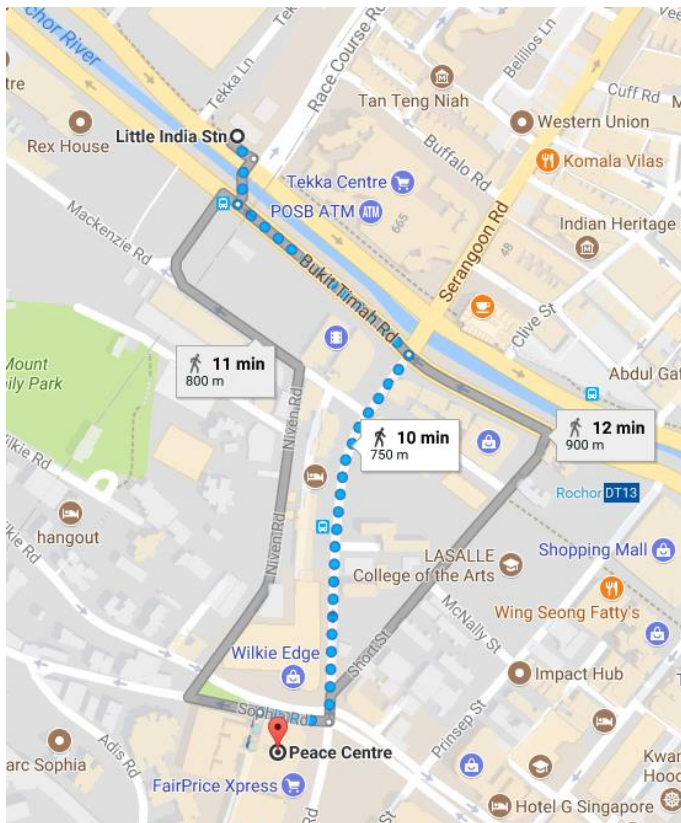

Site Map to CCCS ILI

Bus Stop in front of Peace Centre

Bus Stop Number 7011 (Selegie Road)
Services: 64, 65, 131, 139, 147, 166, 857

CCCS International Learning Institute Pte Ltd

1 Sophia Road, Peace Centre, #06-26
Singapore 228149

Tel: (+65) 68845635

Mobile: (+65) 96267881

Nearest MRT Stations

Little India MRT Station Exit A

Bencoolen MRT Station

Dhoby Ghaut MRT Station Exit F