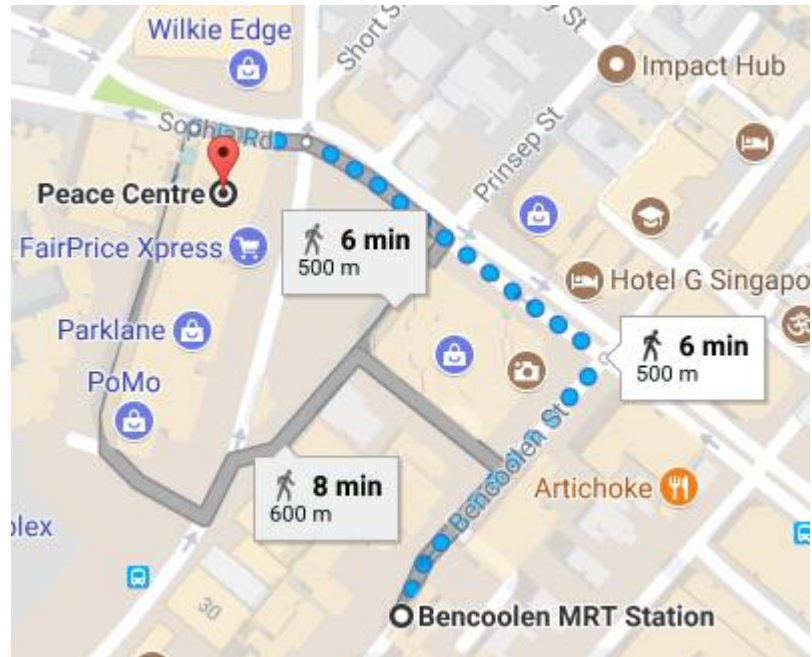

Site Map to CCCS ILI

Bus Stop in front of Peace Centre

Bus Stop Number 7011 (Selegie Road)
Services: 64, 65, 131, 139, 147, 166, 857

CCCS International Learning Institute Pte Ltd

1 Sophia Road, Peace Centre, #06-26
Singapore 228149

Tel: (+65) 68845635

Mobile: (+65) 96267881

Nearest MRT Stations

Little India MRT Station Exit A

Bencoolen MRT Station

Dhoby Ghaut MRT Station Exit F